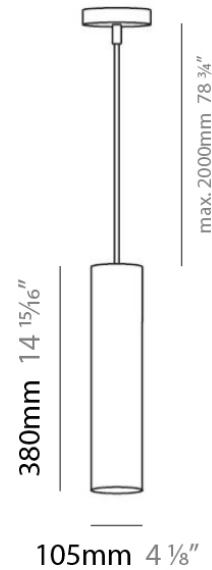

Subcategory: Pendant

PHYSICAL

Shape: Cylinder

Diameter (mm): 105

Diameter (in): 4 $\frac{1}{8}$

Height (mm): 380

Height (in): 15.0

Max. Overall Height (mm): 2380

Max. Overall Height (in): 93 $\frac{11}{16}$

Light Distribution: Direct

Fixture Material: Metal

ELECTRICAL

Number of Lamps: 1

Lamp Type: LED Retrofit / Halogen

Bulb Included: Bulb Not Included

Total Output Wattage (W): 10 / 75

ONE SURFACE

D82158

GENERAL

Series: One
Brand: Panzeri
Division: Design
Mounting Type: Surface
Mounting Location: Ceiling
Subcategory: Downlight

PHYSICAL

Shape: Cylinder
Diameter (mm): 105
Diameter (in): 4 1/8
Height (mm): 210
Height (in): 8 1/4
Light Distribution: Downlight
Weight (kg): 1.4
Weight (lbs): 3
Fixture Material: Metal