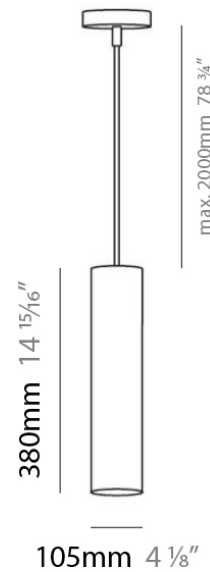

ONE SUSPENSION

D81350

GENERAL

Series: One
Brand: Panzeri
Division: Design
Mounting Type: Suspension
Mounting Location: Ceiling
Subcategory: Pendant

PHYSICAL

Shape: Cylinder
Diameter (mm): 105
Diameter (in): 4 1/8
Height (mm): 380
Height (in): 15.0
Max. Overall Height (mm): 2380
Max. Overall Height (in): 93 11/16
Light Distribution: Direct
Fixture Material: Metal

ELECTRICAL

Number of Lamps: 1
Lamp Type: LED Retrofit / Halogen
Bulb Included: Bulb Not Included
Total Output Wattage (W): 10 / 75
Max. Wattage Per Lamp (W): 10 / 75
Lamp Base: E26
Input Voltage (V): 120

LED

OPTICAL

RATINGS AND CERTIFICATIONS

Certified By: CSA Certified to UL and CSA Standards
IP rating: IP20

PROJECT	
TYPE	
NOTES	
QUANTITY	
DATE